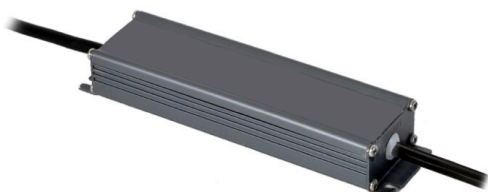

30W Power Supply

LED Waterproof Power Supply

- Short circuit/overload / over voltage / over temperature protection
- IP67 design for indoor or outdoor installation
- Cooling by free air, high reliability
- 100% full load burn-in test
- Suitable for LED lighting and other security applications
- Compliance to worldwide safety regulation for LED lighting

CLARIUS[®]
LED Illuminators

PRODUCT CODES
ALT-30-24 30W Power Supply

MODEL	ALT-30-24
Power:	30W
Output:	24VDC
Input:	100-264Vac
Rating:	IP67
Dimensions	163 x 41 x 23mm

RECOGNIZED COMPONENT

Intertek
5010628

SELV

IP67