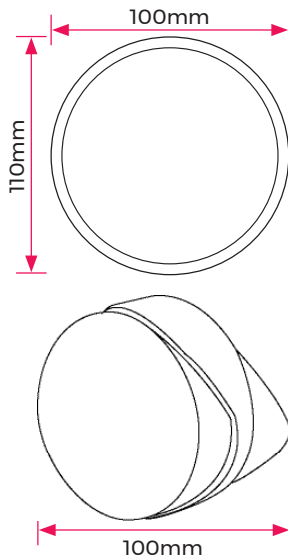

FEATURES

Tamper protection to prevent unauthorised re-alignment

Adjustable range from 10 to 35m with a maximum coverage of 750m²

Dual axis tilt module allowing 180° pan and 90° tilt

Vandal resistant high impact ABS housing

Cost efficient

PRODUCT CODES

GJD101

MX35

SPECIFICATIONS

<p>Area 10 to 35m (adjustable) up to 750m square metres</p> <p>Coverage 90° 35m x 30m maximum</p> <p>Adjustment 180° pan + 90° tilt - area reduction mask (if required)</p> <p>Lens Fresnel: 36 zone - White Light Filter</p> <p>Customised Optics Double silicon shielded dual element eliminates 50,000 + lux of white light</p> <p>Output - Alarm Volt free relay signal contact - 24VAC/DC @ 50mA Normally closed open on detection - alarm period two seconds (When testing with digital volt meter: set greater than 100 ohms as relay is protected by 30R series resistor)</p> <p>Output - Tamper Volt free output (form B) remains closed on detection The housing is pressure regulated - the output will open for two seconds if the front cover is removed or tampered with</p>	<p>Power Input 9 to 15 VDC</p> <p>Current 9mA (12V nominal)</p> <p>Control Digital ASIC/microprocessor</p> <p>Operating Temp. -20 to +55 centigrade Conformally coated electronics for increased stability</p> <p>Housing Rating IP55 - High Impact ABS housing (white) Protective ultraviolet stabilized cover</p> <p>Dimensions 104 x 104 x 94 mm Weight 140 grams</p> <p>Mounting Height - Variable - optimum height 3 metres</p> <p>Cable up to 200 metres : standard 6 core 7/0.2mm up to 500 metres : standard 6 core 16.0.2mm</p>
---	--