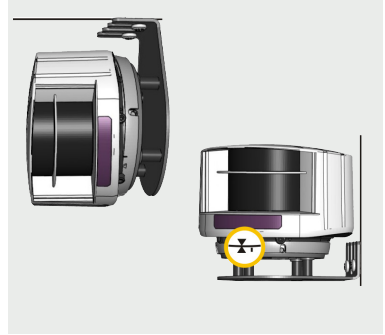

D-TECT Laser Bracket

GJD511 Accessory

ACCESSORY FOR CEILING OR POLE MOUNTING

DESCRIPTION

USE

INSTALLATION

w: www.gjd.co.uk ■ t: +44 (0) 1706 363 998 ■ f: +44 (0) 1706 363 991

Unit 2, Birch Business Park, Whittle Lane, Heywood, Greater Manchester, OL10 2SX, UK