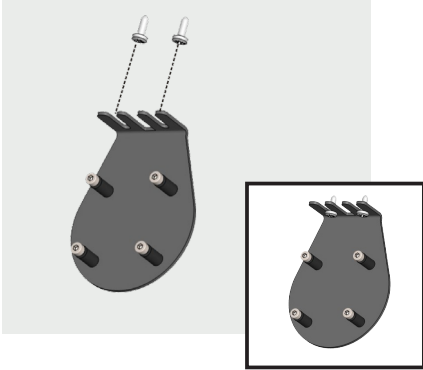

ACCESSORY FOR CEILING OR POLE MOUNTING

DESCRIPTION