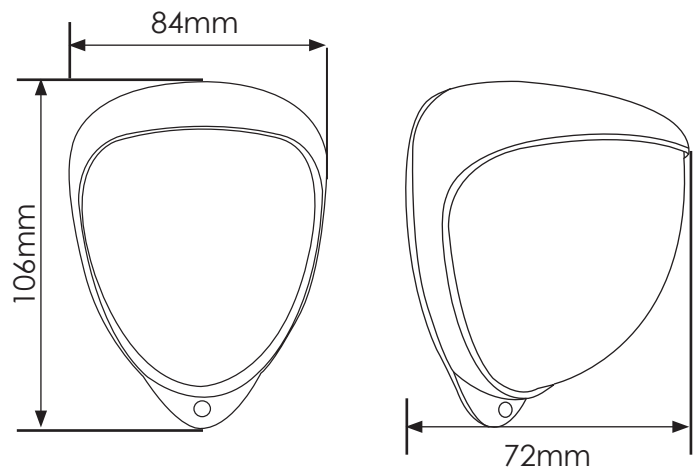

$\pm 90^\circ$ horizontal and $\pm 45^\circ$ vertical aim adjustment

Conformally coated electronics for enhanced UV and moisture resilience

END USER BENEFITS

IP55 rated

Easy to install

Minimum maintenance

Covert detection

Adjustable range selection

DIMENSIONS

SECTORS

RESIDENTIAL

COMMERCIAL

INDUSTRIAL

BORDERS

MILITARY BASES