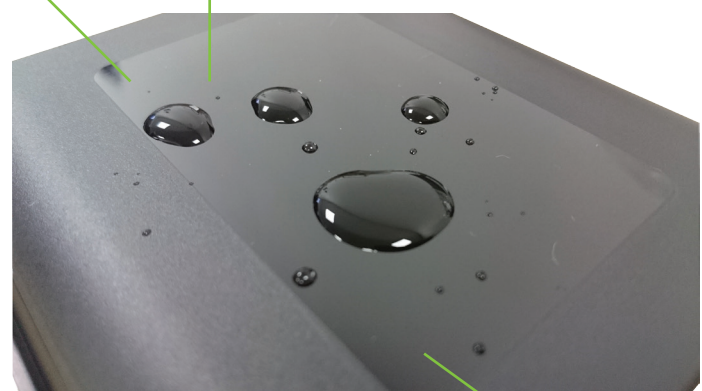

## Clarius CleanLITE coating

The GJD Clarius range of LED illuminators have a unique coating known as CleanLITE. This is a hydrophobic coating that repels water and remains clean and virtually dirt-free.

When dirt and dust come into contact with the CleanLITE coated front cover, water quickly flushes it away. The water is repelled by the coating, the dirt is attracted to the water which then simply rolls away.

Even under extreme conditions like high pressure spray, the CleanLITE coating maintains its hydrophobic characteristics.

100% optically clear

Durable permanent layer of protection

UV resistant, will not blister, peel or discolour