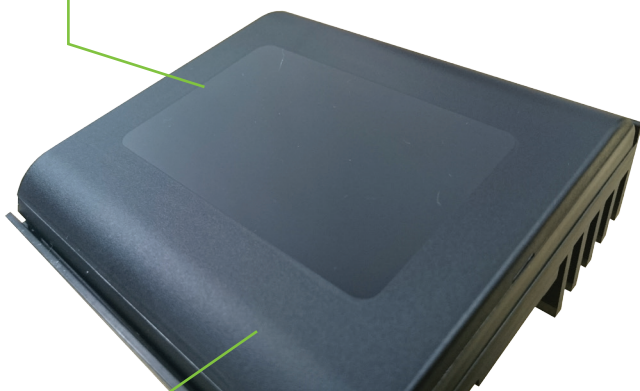

## Clarius CleanLITE coating

The GJD Clarius range of LED illuminators have a unique coating known as CleanLITE. This is a hydrophobic coating that repels water and remains clean and virtually dirt-free.

When dirt and dust come into contact with the CleanLITE coated front cover, water quickly flushes it away. The water is repelled by the coating, the dirt is attracted to the water which then simply rolls away.

Even under extreme conditions like high pressure spray, the CleanLITE coating maintains its hydrophobic characteristics.

100% optically clear

Durable permanent layer of protection

UV resistant, will not blister, peel or discolour